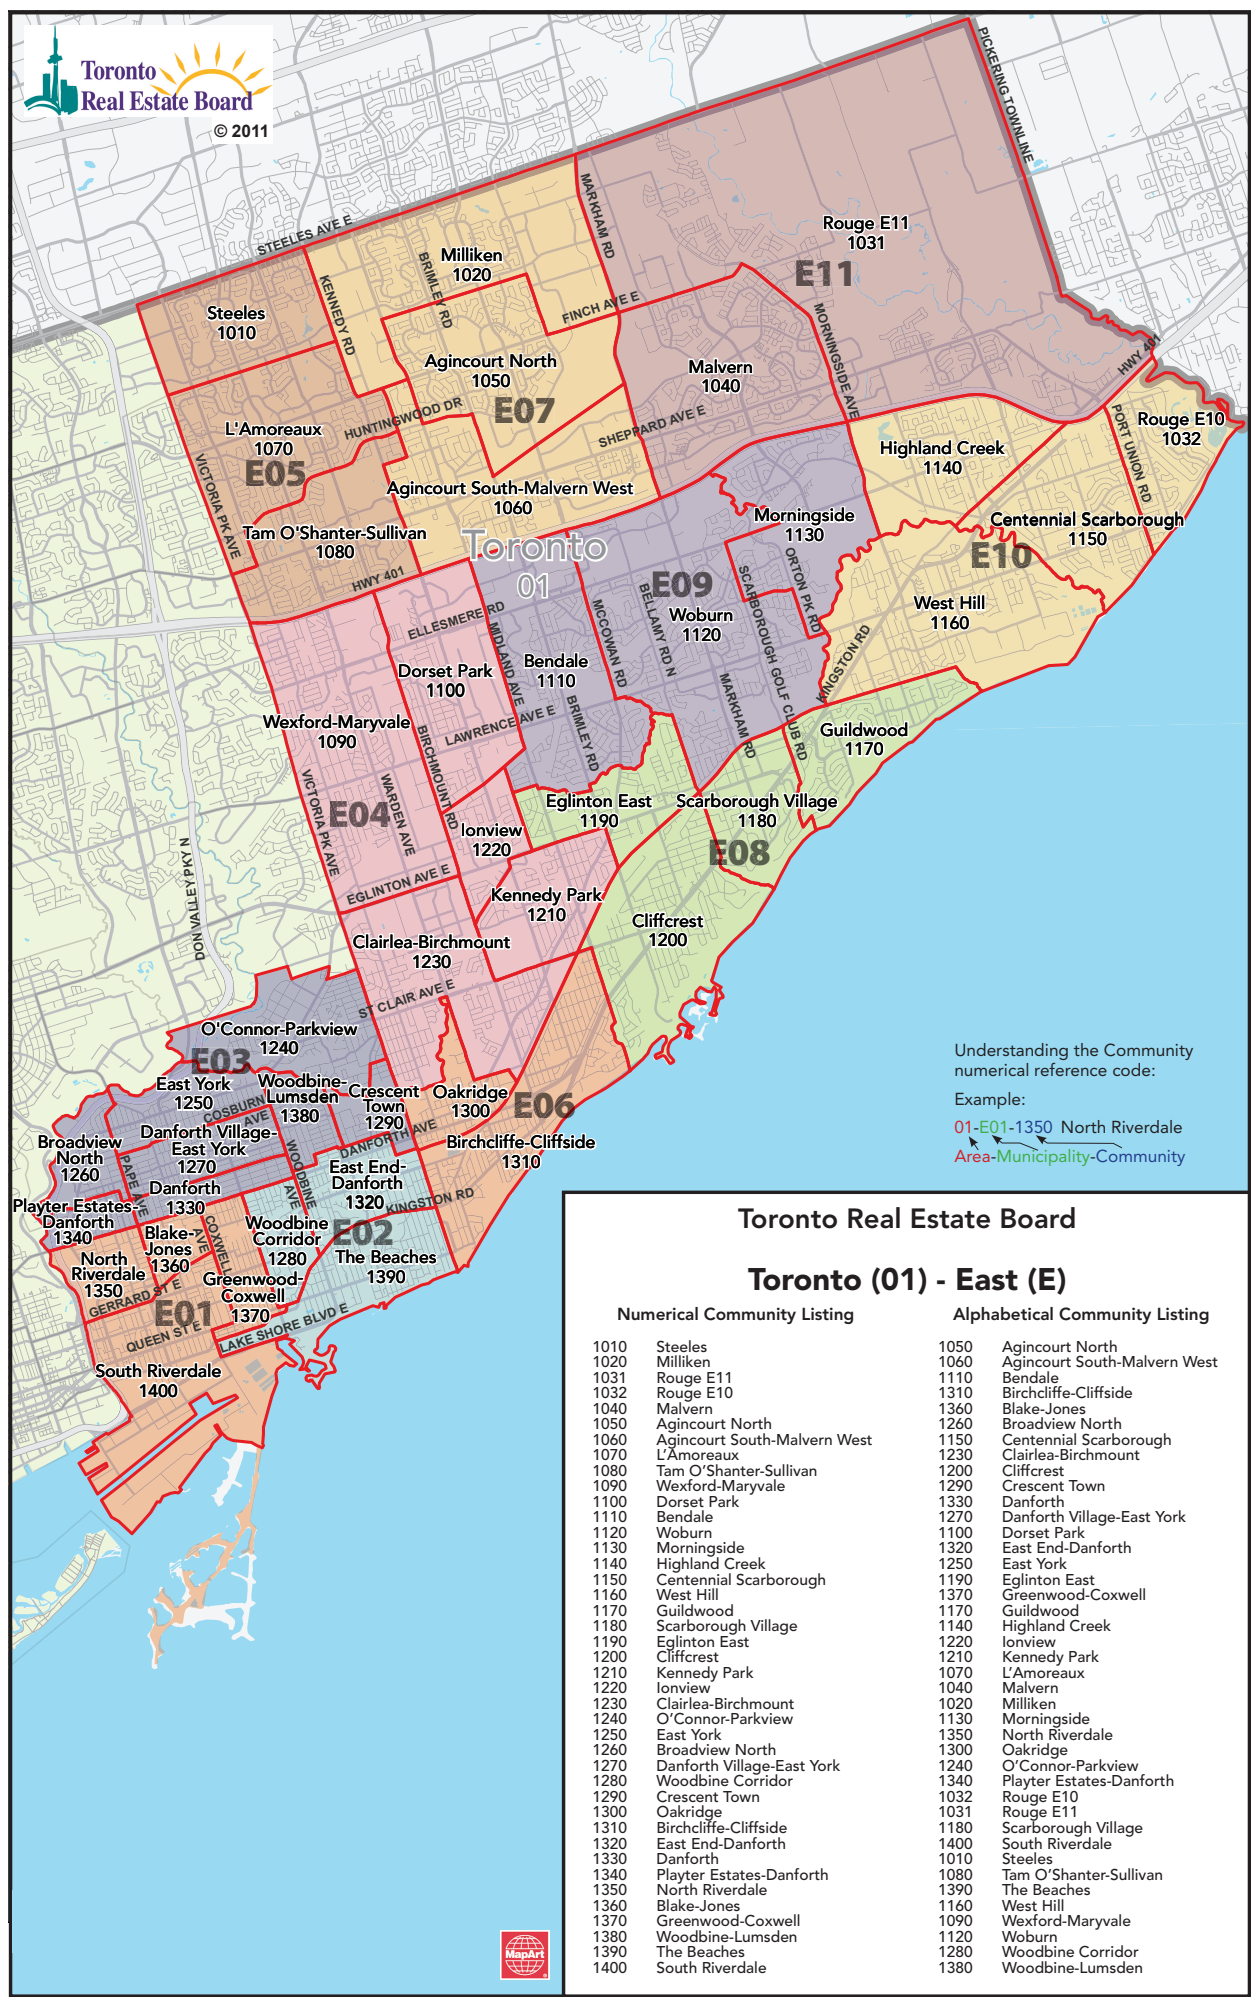

Understanding the Community numerical reference code:
Example:
01-E01-1350 North Riverdale
Area-Municipality-Community

Toronto Real Estate Board

Toronto (01) - East (E)

Numerical Community Listing

- 1010 Steeles
- 1020 Milliken
- 1031 Rouge E11
- 1032 Rouge E10
- 1040 Malvern
- 1050 Agincourt North
- 1060 Agincourt South-Malvern West
- 1070 L'Amoreaux
- 1080 Tam O'Shanter-Sullivan
- 1090 Wexford-Maryvale
- 1100 Dorset Park
- 1110 Bendale
- 1120 Woburn
- 1130 Morningside
- 1140 Highland Creek
- 1150 Centennial Scarborough
- 1160 West Hill
- 1170 Guildwood
- 1180 Scarborough Village
- 1190 Eglinton East
- 1200 Cliffcrest
- 1210 Kennedy Park
- 1220 Ionview
- 1230 Clairlea-Birchmount
- 1240 O'Connor-Parkview
- 1250 East York
- 1260 Broadview North
- 1270 Danforth Village-East York
- 1280 Woodbine Corridor
- 1290 Crescent Town
- 1300 Oakridge
- 1310 Birchcliffe-Cliffside
- 1320 East End-Danforth
- 1330 Danforth
- 1340 Playter Estates-Danforth
- 1350 North Riverdale
- 1360 Blake-Jones
- 1370 Greenwood-Coxwell
- 1380 Woodbine-Lumsden
- 1390 The Beaches
- 1400 South Riverdale

Alphabetical Community Listing

- 1050 Agincourt North
- 1060 Agincourt South-Malvern West
- 1110 Bendale
- 1310 Birchcliffe-Cliffside
- 1360 Blake-Jones
- 1260 Broadview North
- 1150 Centennial Scarborough
- 1230 Clairlea-Birchmount
- 1200 Cliffcrest
- 1290 Crescent Town
- 1330 Danforth
- 1270 Danforth Village-East York
- 1100 Dorset Park
- 1320 East End-Danforth
- 1250 East York
- 1190 Eglinton East
- 1370 Greenwood-Coxwell
- 1170 Guildwood
- 1140 Highland Creek
- 1220 Ionview
- 1210 Kennedy Park
- 1070 L'Amoreaux
- 1040 Malvern
- 1020 Milliken
- 1130 Morningside
- 1350 North Riverdale
- 1300 Oakridge
- 1240 O'Connor-Parkview
- 1340 Playter Estates-Danforth
- 1032 Rouge E10
- 1031 Rouge E11
- 1180 Scarborough Village
- 1400 South Riverdale
- 1010 Steeles
- 1080 Tam O'Shanter-Sullivan
- 1390 The Beaches
- 1160 West Hill
- 1090 Wexford-Maryvale
- 1120 Woburn
- 1280 Woodbine Corridor
- 1380 Woodbine-Lumsden