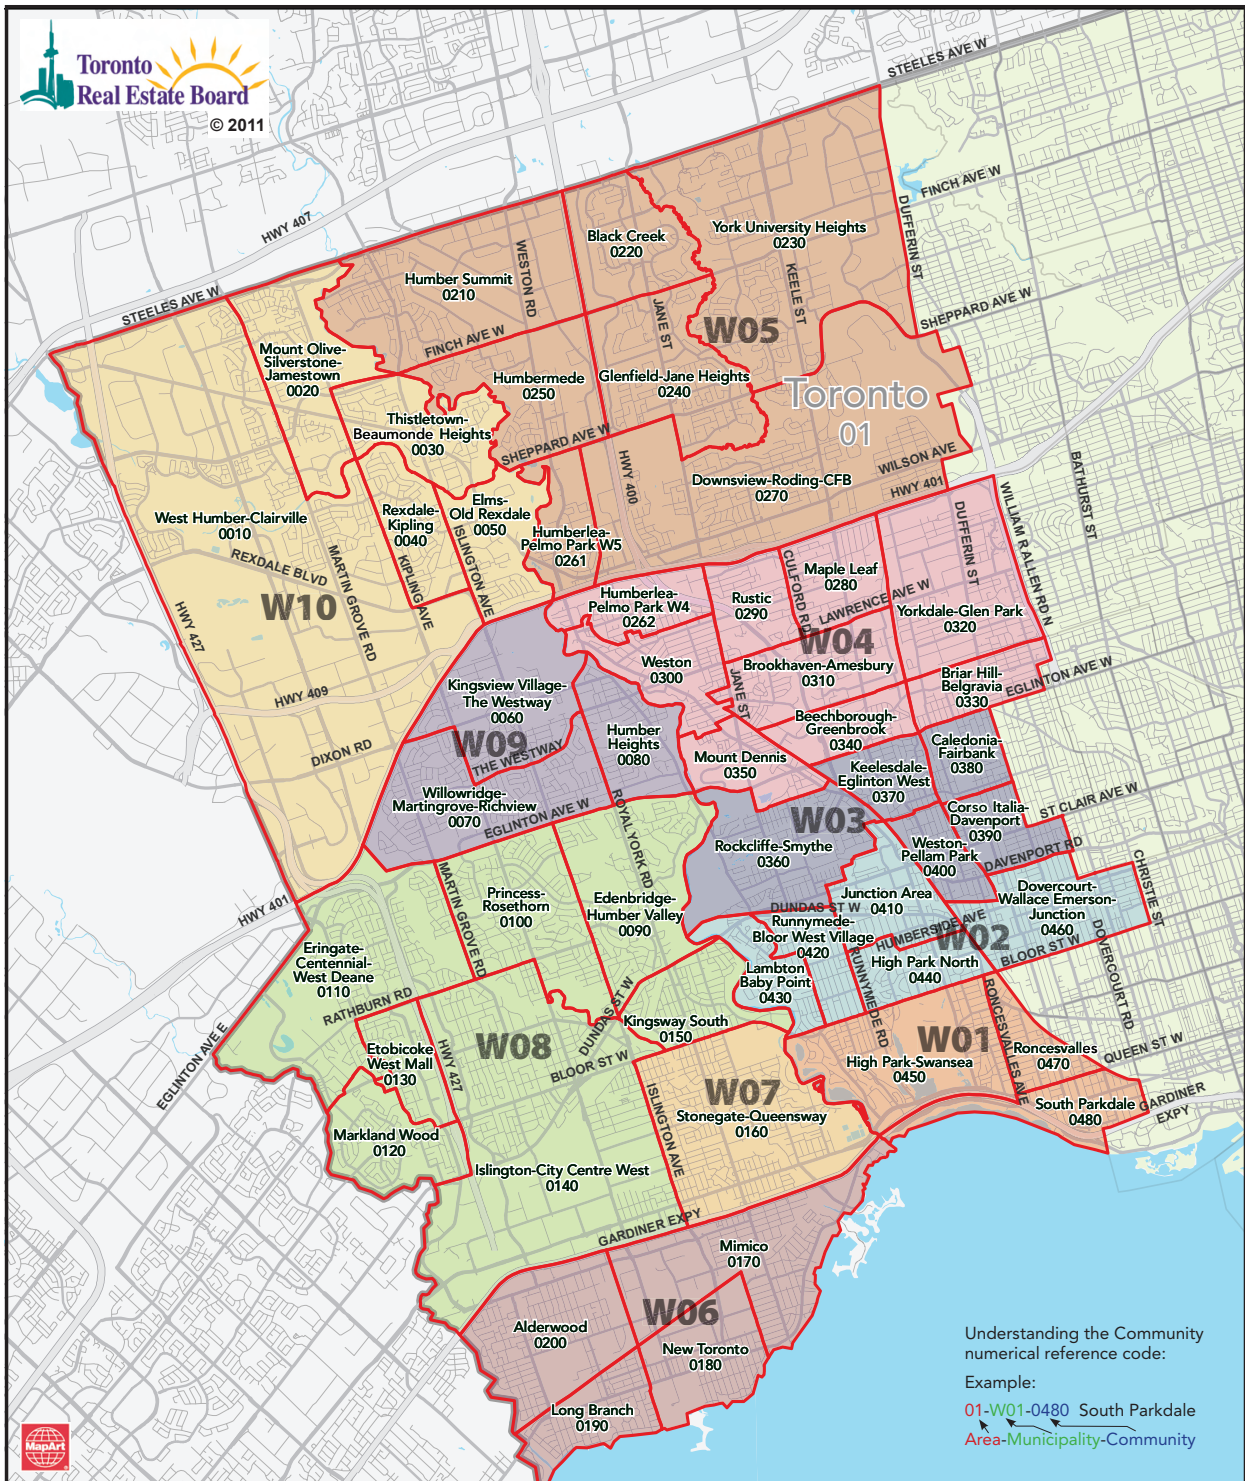

### Toronto (01) - East (E)

#### Numerical Community Listing

- 1010 Steeles
- 1020 Milliken
- 1031 Rouge E11
- 1032 Rouge E10
- 1040 Malvern
- 1050 Agincourt North
- 1060 Agincourt South-Malvern West
- 1070 L'Amoreaux
- 1080 Tam O'Shanter-Sullivan
- 1090 Wexford-Maryvale
- 1100 Dorset Park
- 1110 Bendale
- 1120 Woburn
- 1130 Morningside
- 1140 Highland Creek
- 1150 Centennial Scarborough
- 1160 West Hill
- 1170 Guildwood
- 1180 Scarborough Village
- 1190 Eglinton East
- 1200 Cliffcrest
- 1210 Kennedy Park
- 1220 Ionview
- 1230 Clairlea-Birchmount
- 1240 O'Connor-Parkview
- 1250 East York
- 1260 Broadview North
- 1270 Danforth Village-East York
- 1280 Woodbine Corridor
- 1290 Crescent Town
- 1300 Oakridge
- 1310 Birchcliffe-Cliffside
- 1320 East End-Danforth
- 1330 Danforth
- 1340 Playter Estates-Danforth
- 1350 North Riverdale
- 1360 Blake-Jones
- 1370 Greenwood-Coxwell
- 1380 Woodbine-Lumsden
- 1390 The Beaches
- 1400 South Riverdale

#### Alphabetical Community Listing

- 1050 Agincourt North
- 1060 Agincourt South-Malvern West
- 1110 Bendale
- 1310 Birchcliffe-Cliffside
- 1360 Blake-Jones
- 1260 Broadview North
- 1150 Centennial Scarborough
- 1230 Clairlea-Birchmount
- 1200 Cliffcrest
- 1290 Crescent Town
- 1330 Danforth
- 1270 Danforth Village-East York
- 1100 Dorset Park
- 1320 East End-Danforth
- 1250 East York
- 1190 Eglinton East
- 1370 Greenwood-Coxwell
- 1170 Guildwood
- 1140 Highland Creek
- 1220 Ionview
- 1210 Kennedy Park
- 1070 L'Amoreaux
- 1040 Malvern
- 1020 Milliken
- 1130 Morningside
- 1350 North Riverdale
- 1300 Oakridge
- 1240 O'Connor-Parkview
- 1340 Playter Estates-Danforth
- 1032 Rouge E10
- 1031 Rouge E11
- 1180 Scarborough Village
- 1400 South Riverdale
- 1010 Steeles
- 1080 Tam O'Shanter-Sullivan
- 1390 The Beaches
- 1160 West Hill
- 1090 Wexford-Maryvale
- 1120 Woburn
- 1280 Woodbine Corridor
- 1380 Woodbine-Lumsden